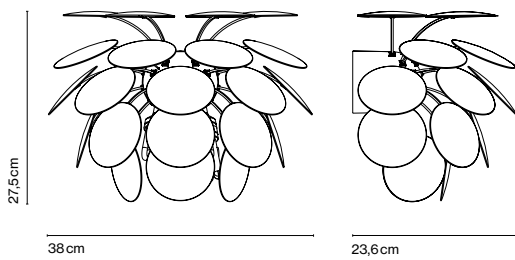

# **Discocó** Christophe Mathieu

**marset**

**Discocó A**

21 opaque discs made in moulded ABS. Chromed semi-sphere.

**Discocó A**

⚡ 2x E14 LED 5W

- White (Ral 9003)
- Black-gold (Ral 9004-Gold)

- [Download](#) Assembly Instructions
- [Download](#) 2D
- [Download](#) 3D
- [Download](#) Energy label

**Range**

**Watch the video**

info@marset.com  
www.marset.com

Exuberant even when turned off, the richness of the light issuing from the Discocó lamp provides direct downward illumination along with a dramatic play of lights and soft shadows.